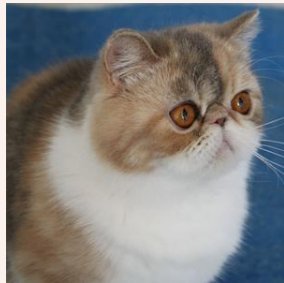

CATTERY SVAJONĖ

Pedigree of

Svajone's Inter Vision

SEX FEMALE · BIRTHDATE 2 AUGUST 2012

PARENTS

Svajone's Aquamarine

BLUE SILVER TABBY/WHITE

Svajone's Millenium

BLUE SILVER PATCH CL TABBY/WHITE · 7387-*****

GRANDPARENTS

Svajone's Eden

BLUE SILVER TABBY-WHITE

Svajone's Rumba of Alqasr

BLUE SILVER TABBY/WHITE · 7393-*****

Ruslana's Blue Bandit of Svajone

BLUE MAC TABBY/WHITE · 7392-*****