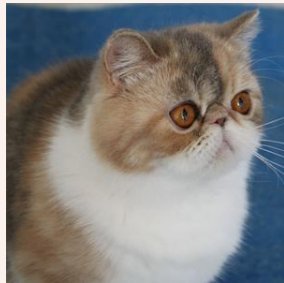

CATTERY SVAJONĖ

Pedigree of

Svajone's Imperator

SEX FEMALE · BIRTHDATE 2 AUGUST 2012

PARENTS

Svajone's Aquamarine

BLUE SILVER TABBY/WHITE

Svajone's Millenium

BLUE SILVER PATCH CL TABBY/WHITE · 7387-*****

GRANDPARENTS

Svajone's Eden

BLUE SILVER TABBY-WHITE

Svajone's Rumba of Alqasr

BLUE SILVER TABBY/WHITE · 7393-*****

Ruslana's Blue Bandit of Svajone

BLUE MAC TABBY/WHITE · 7392-*****