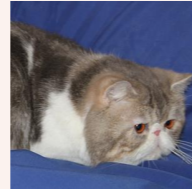

GRANDPARENTS

Svajone's Eden

BLUE SILVER TABBY-WHITE