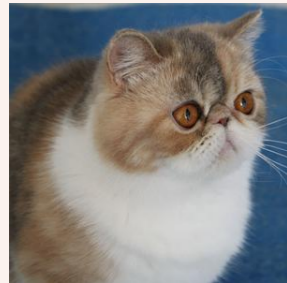

CATTERY SVAJONĖ

Pedigree of

Svajone's Impressive

SEX FEMALE · BIRTHDATE 2 AUGUST 2012

PARENTS

Svajone's Aquamarine

BLUE SILVER TABBY/WHITE

Svajone's Millenium

BLUE SILVER PATCH CL TABBY/WHITE · 7387-*****

GRANDPARENTS

Svajone's Eden

BLUE SILVER TABBY-WHITE

Svajone's Rumba of Alqasr

BLUE SILVER TABBY/WHITE · 7393-*****

Ruslana's Blue Bandit of Svajone

BLUE MAC TABBY/WHITE · 7392-*****