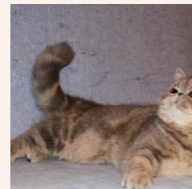

Svajone's Enigma

BLUE SILVER PATCH TABBY · 7837-*****

GREAT-GRANDPARENTS

RW SGC Kis'Herbas Vinnetu of Svajone

BLUE SILVER TABBY

Kis'Herbas Issima of Svajone

BLUE PATCH TABBY/WHITE ELH

Svajone's Nemunas of Danadia

7392-*****

Svajone's Karma-In-Luck of Cynder

SILVER TABBY/WHITE VAN

CH Dega-Bulu's Casper

BROWN MAC TABBY-WHITE

CH Shin-Flein Pandora

RW SGC Kis'Herbas Vinnetu of Svajone

BLUE SILVER TABBY

Kis'Herbas Issima of Svajone

BLUE PATCH TABBY/WHITE ELH