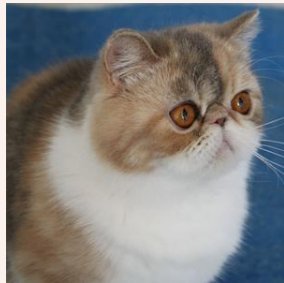

CATTERY SVAJONĖ

Pedigree of

Svajone's Incredible

SEX FEMALE · BIRTHDATE 2 AUGUST 2012

PARENTS

Svajone's Aquamarine

BLUE SILVER TABBY/WHITE

Svajone's Millenium

BLUE SILVER PATCH CL TABBY/WHITE · 7387-*****

GRANDPARENTS

Svajone's Eden

BLUE SILVER TABBY-WHITE

Svajone's Rumba of Alqasr

BLUE SILVER TABBY/WHITE · 7393-*****

Ruslana's Blue Bandit of Svajone

BLUE MAC TABBY/WHITE · 7392-*****