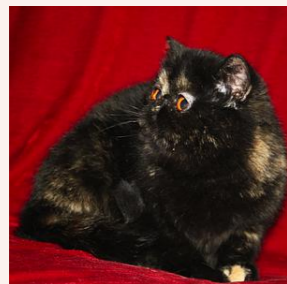

CATTERY SVAJONĖ

Pedigree of

Svajone's Hot Chilli Pepper

SEX FEMALE · BIRTHDATE 27 JULY 2012

PARENTS

Svajone's Aquamarine

BLUE SILVER TABBY/WHITE

GRANDPARENTS

Svajone's Eden

BLUE SILVER TABBY-WHITE

Svajone's Rumba of Alqasr

BLUE SILVER TABBY/WHITE · 7393-*****

GREAT-GRANDPARENTS

RW SGC Kis'Herbas Vinnetu of Svajone

BLUE SILVER TABBY

Kis'Herbas Issima of Svajone

BLUE PATCH TABBY/WHITE ELH

Svajone's Nemunas of Danadia

7392-*****

Svajone's Karma-In-Luck of Cynder

SILVER TABBY/WHITE VAN

Kis'Herbas Chiara of Svajone

TORTIE · 7747-*****

GC Chancery Sunset Tan of Kis'Herbas