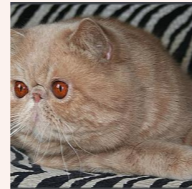

GC Chancery Sunset Tan of Kis'Herbas

7754-*****

Chancery Frangelico of Bellagio

CREAM PER · 0114-*****

CH Cat-A-Poltz Harmony

TORTOISESHELL · 7747-*****

CH Kuorii Garfield of San-Fe

RED MAC TABBY-WHITE · 7940-*****

Kis'Herbas Jewel

BLUE SMOKE · 7739-*****