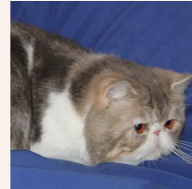

CATTERY SVAJONĖ

Pedigree of

Svajone's Honey & Milk

SEX FEMALE · BIRTHDATE 27 JULY 2012

PARENTS

Svajone's Aquamarine
BLUE SILVER TABBY/WHITE

GRANDPARENTS

Svajone's Eden
BLUE SILVER TABBY-WHITE