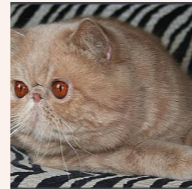

GC Chancery Sunset Tan of Kis'Herbas
7754-*****