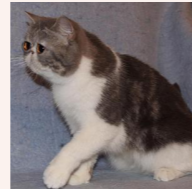

CATTERY SVAJONĖ

Pedigree of

Svajone's Glacier

SEX FEMALE · BIRTHDATE 1 JULY 2012

PARENTS

Svajone's Opal Glass

BLUE SILVER TABBY/WHITE (VAN)

Svajone's Zingara

BLACK SMOKE-WHITE

GRANDPARENTS

Ruslana's Blue Bandit of Svajone

BLUE MAC TABBY/WHITE · 7392-*****

Svajone's Dew Droplet

BLUE SILVER TABBY/WHITE · 7993-*****

CH Sweet Luck Tiger-Sun of Kis'Herbas

SILVER TABBY · 7736-*****