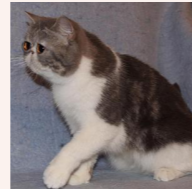

CATTERY SVAJONĖ

Pedigree of

Svajone's Gladness

SEX FEMALE · COLOR BLUE SILVER TABBY/WHITE · BIRTHDATE 1 JULY 2012

PARENTS

Svajone's Opal Glass

BLUE SILVER TABBY/WHITE (VAN)

Svajone's Zingara

BLACK SMOKE-WHITE

GRANDPARENTS

Ruslana's Blue Bandit of Svajone

BLUE MAC TABBY/WHITE · 7392-*****

Svajone's Dew Droplet

BLUE SILVER TABBY/WHITE · 7993-*****

CH Sweet Luck Tiger-Sun of Kis'Herbas

SILVER TABBY · 7736-*****