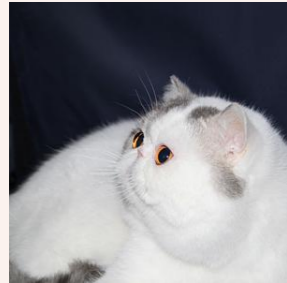

CATTERY SVAJONĖ

Pedigree of

Svajone's Gipsy-Rose

SEX FEMALE · BIRTHDATE 1 JULY 2012

PARENTS

Svajone's Opal Glass

BLUE SILVER TABBY/WHITE (VAN)

Svajone's Zingara