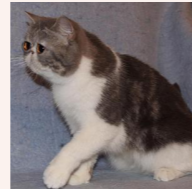

CATTERY SVAJONĖ

Pedigree of

Svajone's Gipsy-Rose

SEX FEMALE · BIRTHDATE 1 JULY 2012

PARENTS

Svajone's Opal Glass

BLUE SILVER TABBY/WHITE (VAN)

Svajone's Zingara

BLACK SMOKE-WHITE

GRANDPARENTS

Ruslana's Blue Bandit of Svajone

BLUE MAC TABBY/WHITE · 7392-*****

Svajone's Dew Droplet

BLUE SILVER TABBY/WHITE · 7993-*****

CH Sweet Luck Tiger-Sun of Kis'Herbas

SILVER TABBY · 7736-*****