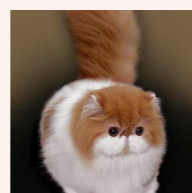

GC Zhao Favorite Boy of Malinka

RED-WHITE · 1110-*****

CH Wattkatz Party Cloudy of MacGlen

GC RW Zhao From My Heart

GC Exotic Style Sparkle of Polar Bear

Doll Like's Felicity of Polar Bear