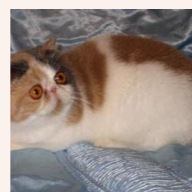

Malinka Zarina

CFA REG # 7993-***** . SEX FEMALE . COLOR BLUE SILVER PATCH SPOTTED TABBY-WHITE

PARENTS

CH Dark Diamond Angelic Vision

BROWN TABBY-WHITE · 7944-*****

GRANDPARENTS

CH Dark Diamond Karlson of Latifolia

CH Dark Diamond Russian Star of Canina

GREAT-GRANDPARENTS

Unknown

Unknown

Unknown

Unknown

Malinka Luiza

CAMEO MAC TABBY-WHITE · 7993-*****