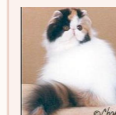

GC Zhao Favorite Boy of Malinka

RED-WHITE · 1110-*****

CH Wattkatz Party Cloudy of MacGlen

GC RW Zhao From My Heart

GC Exotic Style Sparkle of Polar Bear

Doll Like's Felicity of Polar Bear