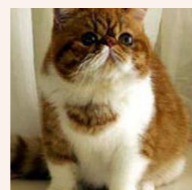

Malinka Zarina

CFA REG # 7993-***** . SEX FEMALE . COLOR BLUE SILVER PATCH SPOTTED TABBY-WHITE

PARENTS

CH Dark Diamond Angelic Vision

BROWN TABBY-WHITE · 7944-*****

GRANDPARENTS

CH Dark Diamond Karlson of Latifolia