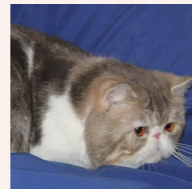

CATTERY SVAJONĖ

Pedigree of

Svajone's Flamenco

SEX FEMALE · BIRTHDATE 9 JUNE 2012

PARENTS

Svajone's Opal Glass

BLUE SILVER TABBY/WHITE (VAN)

CFA CH Svajone's Happy Girl

BLUE SILVER PATCH TABBY/WHITE

GRANDPARENTS

Ruslana's Blue Bandit of Svajone

BLUE MAC TABBY/WHITE · 7392-*****

Svajone's Dew Droplet

BLUE SILVER TABBY/WHITE · 7993-*****

Svajone's Eden

BLUE SILVER TABBY-WHITE