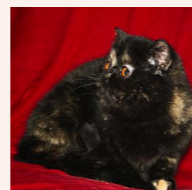

Kis'Herbas Chiara of Svajone

TORTIE · 7747-*****

GREAT-GRANDPARENTS

CH Dega-Bulu's Casper

BROWN MAC TABBY-WHITE

CH Shin-Flein Pandora

RW SGC Kis'Herbas Vinnetu of Svajone

BLUE SILVER TABBY

Kis'Herbas Issima of Svajone

BLUE PATCH TABBY/WHITE ELH

RW SGC Kis'Herbas Vinnetu of Svajone

BLUE SILVER TABBY

Kis'Herbas Issima of Svajone

BLUE PATCH TABBY/WHITE ELH

GC Chancery Sunset Tan of Kis'Herbas

7754-*****

CH Kis'Herbas Lavazza of Siriuken

SMOKE TORTOISESHELL · 7725-*****