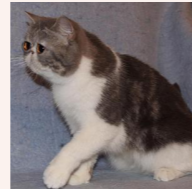

CATTERY SVAJONĖ

Pedigree of

Svajone's Flamenco

SEX FEMALE · BIRTHDATE 9 JUNE 2012

PARENTS

Svajone's Opal Glass

BLUE SILVER TABBY/WHITE (VAN)

CFA CH Svajone's Happy Girl

BLUE SILVER PATCH TABBY/WHITE

GRANDPARENTS

Ruslana's Blue Bandit of Svajone

BLUE MAC TABBY/WHITE · 7392-*****

Svajone's Dew Droplet

BLUE SILVER TABBY/WHITE · 7993-*****

Svajone's Eden

BLUE SILVER TABBY-WHITE