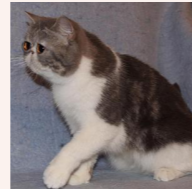

CATTERY SVAJONĖ

Pedigree of

Svajone's Favourite

SEX FEMALE · BIRTHDATE 9 JUNE 2012

PARENTS

Svajone's Opal Glass

BLUE SILVER TABBY/WHITE (VAN)

CFA CH Svajone's Happy Girl

BLUE SILVER PATCH TABBY/WHITE

GRANDPARENTS

Ruslana's Blue Bandit of Svajone

BLUE MAC TABBY/WHITE · 7392-*****

Svajone's Dew Droplet

BLUE SILVER TABBY/WHITE · 7993-*****

Svajone's Eden

BLUE SILVER TABBY-WHITE