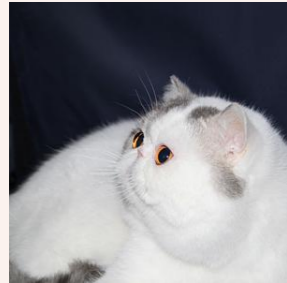

CATTERY SVAJONĖ

Pedigree of

Svajone's Favourite

SEX FEMALE · BIRTHDATE 9 JUNE 2012

PARENTS

Svajone's Opal Glass

BLUE SILVER TABBY/WHITE (VAN)

CFA CH Svajone's Happy Girl

BLUE SILVER PATCH TABBY/WHITE

GRANDPARENTS

Ruslana's Blue Bandit of Svajone

BLUE MAC TABBY/WHITE · 7392-*****

Svajone's Dew Droplet

BLUE SILVER TABBY/WHITE · 7993-*****

Svajone's Eden

BLUE SILVER TABBY-WHITE