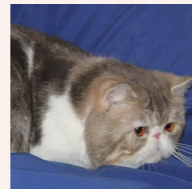

BLUE SILVER PATCH TABBY/WHITE

GRANDPARENTS

Ruslana's Blue Bandit of Svajone

BLUE MAC TABBY/WHITE · 7392-*****

Svajone's Dew Droplet

BLUE SILVER TABBY/WHITE · 7993-*****

Svajone's Eden

BLUE SILVER TABBY-WHITE