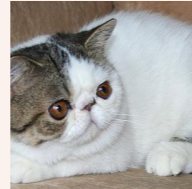

Svajone's Effulgent

CFA REG # 7392-***** · SEX FEMALE · COLOR BLUE MAC TABBY/WHITE · BIRTHDATE 5 JUNE 2012

PARENTS

CH Kis'Herbas Lennox of Divinity
BROWN SPOTTED TABBY-WHITE · 7944-*****

GRANDPARENTS

Lelija Charleston of Molimoli
BROWN TABBY-WHITE · 7944-*****