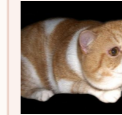

GREAT-GRANDPARENTS

FIFe IC Dega Bulu Drago