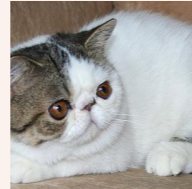

Pedigree of

Svajone's Black Foot

SEX FEMALE · BIRTHDATE 5 JUNE 2012

PARENTS

CH Kis'Herbas Lennox of Divinity
BROWN SPOTTED TABBY-WHITE · 7944-*****

GRANDPARENTS

Lelija Charleston of Molimoli
BROWN TABBY-WHITE · 7944-*****