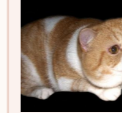

GREAT-GRANDPARENTS

FIFe IC Dega Bulu Drago