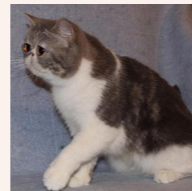

Svajone's Dew Droplet

BLUE SILVER TABBY/WHITE · 7993-*****

GREAT-GRANDPARENTS

CH Dega-Bulu's Casper

BROWN MAC TABBY-WHITE

CH Shin-Flein Pandora

RW SGC Kis'Herbas Vinnetu of Svajone

BLUE SILVER TABBY

Kis'Herbas Issima of Svajone

BLUE PATCH TABBY/WHITE ELH