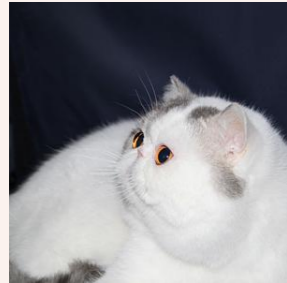

Svajone's Dandelion

CFA REG # 7392-***** · SEX FEMALE · COLOR CREAM SILVER TABBY VAN · BIRTHDATE 24 MAY 2012

PARENTS

Svajone's Opal Glass

BLUE SILVER TABBY/WHITE (VAN)