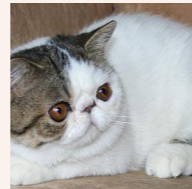

GRANDPARENTS

Lelija Charleston of Molimoli
BROWN TABBY-WHITE · 7944-*****