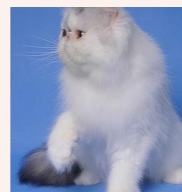

CATTERY SVAJONĖ

Pedigree of

Svajone's Athena

SEX FEMALE · BIRTHDATE 29 JUNE 2011

PARENTS

Svajone's Eden

BLUE SILVER TABBY-WHITE

Svajone's Rumba of Alqasr

BLUE SILVER TABBY/WHITE · 7393-*****

GRANDPARENTS

RW SGC Kis'Herbas Vinnetu of Svajone

BLUE SILVER TABBY

Kis'Herbas Issima of Svajone

BLUE PATCH TABBY/WHITE ELH

Svajone's Nemunas of Danadia

7392-*****

Svajone's Karma-In-Luck of Cynder

SILVER TABBY/WHITE VAN

GREAT-GRANDPARENTS

Ydem Little Boudha of Kis'Herbas

CREAM TABBY-WHITE · 7792-*****

Kis'Herbas Jewel

BLUE SMOKE · 7739-*****

EC Firley Filou Ewdar* PL