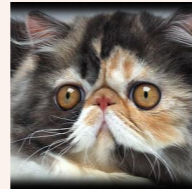

Sweet Luck Orchid Rare

CALICO SMOKE PER · 1061-*****

GREAT-GRANDPARENTS

Johnorah Chessman of Sweet Luck

BLACK-WHITE PER · 1108-*****

Sweet Luck Fleur De Lys

BROWN TABBY-WHITE · 7945-*****

GC Couronne Wild Card of Sweet Luck

BLACK SMOKE PER · 0134-*****

CH Harwood Miss Show of Sweet Luck

CALICO PER · 0149-*****