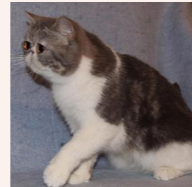

Svajone's Dew Droplet

BLUE SILVER TABBY/WHITE · 7993-*****

GREAT-GRANDPARENTS

Johnorah Chessman of Sweet Luck

BLACK-WHITE PER · 1108-*****

Sweet Luck Fleur De Lys

BROWN TABBY-WHITE · 7945-*****

GC Couronne Wild Card of Sweet Luck

BLACK SMOKE PER · 0134-*****

CH Harwood Miss Show of Sweet Luck

CALICO PER · 0149-*****

CH Catica Cheeto Bandito

BLACK-WHITE · 7818-*****

Kopos Katia of Catica

BLUE SPOTTED TABBY-WHITE · 7993-*****

RW SGC Kis'Herbas Vinnetu of Svajone

BLUE SILVER TABBY

Kis'Herbas Issima of Svajone

BLUE PATCH TABBY/WHITE ELH