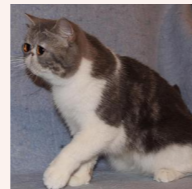

Svajone's Dew Droplet

BLUE SILVER TABBY/WHITE · 7993-*****

GREAT-GRANDPARENTS

Johnorah Chessman of Sweet Luck

BLACK-WHITE PER · 1108-*****

Sweet Luck Fleur De Lys

BROWN TABBY-WHITE · 7945-*****

GC Couronne Wild Card of Sweet Luck

BLACK SMOKE PER · 0134-*****

CH Harwood Miss Show of Sweet Luck

CALICO PER · 0149-*****

CH Catica Cheeto Bandito

BLACK-WHITE · 7818-*****

Kopos Katia of Catica

BLUE SPOTTED TABBY-WHITE · 7993-*****

RW SGC Kis'Herbas Vinnetu of Svajone

BLUE SILVER TABBY

Kis'Herbas Issima of Svajone

BLUE PATCH TABBY/WHITE ELH