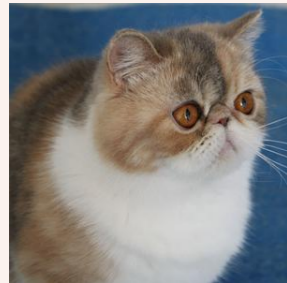

CATTERY SVAJONĖ

Pedigree of

Svajone's Viva Victoria

SEX FEMALE · BIRTHDATE 30 MAY 2011

PARENTS

CH Sweet Luck Tiger-Sun of Kis'Herbas

SILVER TABBY · 7736-*****

Svajone's Millenium

BLUE SILVER PATCH CL TABBY/WHITE · 7387-*****

GRANDPARENTS

GC DW Sweet Luck Gossipglad

BLUE TABBY-WHITE · 7992-*****

Sweet Luck Orchid Rare

CALICO SMOKE PER · 1061-*****

Ruslana's Blue Bandit of Svajone

BLUE MAC TABBY/WHITE · 7392-*****