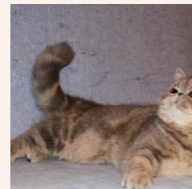

CATTERY SVAJONĖ

Pedigree of

Svajone's Viva Victoria

SEX FEMALE · BIRTHDATE 30 MAY 2011

PARENTS

CH Sweet Luck Tiger-Sun of Kis'Herbas

SILVER TABBY · 7736-*****

Svajone's Millenium

BLUE SILVER PATCH CL TABBY/WHITE · 7387-*****

GRANDPARENTS

GC DW Sweet Luck Gossipglad

BLUE TABBY-WHITE · 7992-*****

Sweet Luck Orchid Rare

CALICO SMOKE PER · 1061-*****

Ruslana's Blue Bandit of Svajone

BLUE MAC TABBY/WHITE · 7392-*****

Svajone's Enigma

BLUE SILVER PATCH TABBY · 7837-*****

GREAT-GRANDPARENTS

Johnorah Chessman of Sweet Luck

BLACK-WHITE PER · 1108-*****

Sweet Luck Fleur De Lys

BROWN TABBY-WHITE · 7945-*****

GC Couronne Wild Card of Sweet Luck