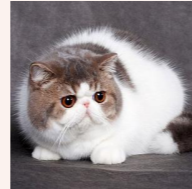

CATTERY SVAJONĖ

Pedigree of

Svajone's Viva Victoria

SEX FEMALE · BIRTHDATE 30 MAY 2011

PARENTS

CH Sweet Luck Tiger-Sun of Kis'Herbas

SILVER TABBY · 7736-*****

Svajone's Millenium

BLUE SILVER PATCH CL TABBY/WHITE · 7387-*****

GRANDPARENTS

GC DW Sweet Luck Gossipglad

BLUE TABBY-WHITE · 7992-*****

Sweet Luck Orchid Rare

CALICO SMOKE PER · 1061-*****

Ruslana's Blue Bandit of Svajone

BLUE MAC TABBY/WHITE · 7392-*****