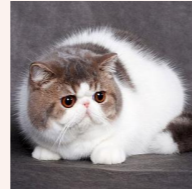

GRANDPARENTS

GC DW Sweet Luck Gossipglad

BLUE TABBY-WHITE · 7992-*****