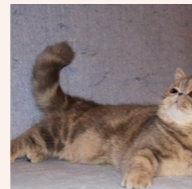

CATTERY SVAJONĖ

Pedigree of

Svajone's Vesta

SEX FEMALE · BIRTHDATE 30 MAY 2011

PARENTS

CH Sweet Luck Tiger-Sun of Kis'Herbas

SILVER TABBY · 7736-*****

GRANDPARENTS

Ruslana's Blue Bandit of Svajone

BLUE MAC TABBY/WHITE · 7392-*****

CH Dega-Bulu's Casper

BROWN MAC TABBY-WHITE

CH Shin-Flein Pandora

Svajone's Enigma

BLUE SILVER PATCH TABBY · 7837-*****

RW SGC Kis'Herbas Vinnetu of Svajone