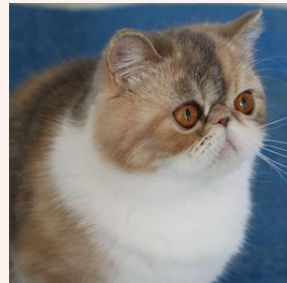

CATTERY SVAJONĖ

Pedigree of

Svajone's Vesta

SEX FEMALE · BIRTHDATE 30 MAY 2011

PARENTS

CH Sweet Luck Tiger-Sun of Kis'Herbas

SILVER TABBY · 7736-*****

GRANDPARENTS

BROWN TABBY-WHITE · 7945-*****

GC Couronne Wild Card of Sweet Luck

BLACK SMOKE PER · 0134-*****

CH Harwood Miss Show of Sweet Luck

CALICO PER · 0149-*****

Svajone's Millenium

BLUE SILVER PATCH CL TABBY/WHITE · 7387-*****