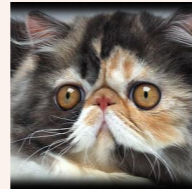

Sweet Luck Orchid Rare

CALICO SMOKE PER · 1061-*****

GREAT-GRANDPARENTS

Jhonorah Chessman of Sweet Luck

BLACK-WHITE PER · 1108-*****

Sweet Luck Fleur De Lys

BROWN TABBY-WHITE · 7945-*****

GC Couronne Wild Card of Sweet Luck

BLACK SMOKE PER · 0134-*****

CH Harwood Miss Show of Sweet Luck

CALICO PER · 0149-*****