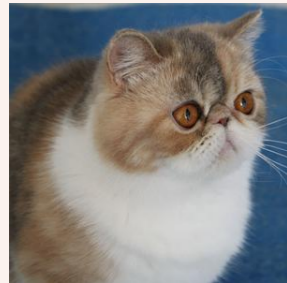

CATTERY SVAJONĖ

Pedigree of

Svajone's Volker

SEX FEMALE · BIRTHDATE 30 MAY 2011

PARENTS

CH Sweet Luck Tiger-Sun of Kis'Herbas

SILVER TABBY · 7736-*****

Svajone's Millenium

BLUE SILVER PATCH CL TABBY/WHITE · 7387-*****

GRANDPARENTS

GC DW Sweet Luck Gossipglad

BLUE TABBY-WHITE · 7992-*****

Sweet Luck Orchid Rare

CALICO SMOKE PER · 1061-*****

Ruslana's Blue Bandit of Svajone

BLUE MAC TABBY/WHITE · 7392-*****