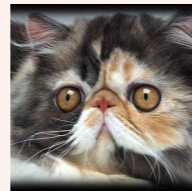

CATTERY SVAJONĖ

Pedigree of

Svajone's Volker

SEX FEMALE · BIRTHDATE 30 MAY 2011

PARENTS

CH Sweet Luck Tiger-Sun of Kis'Herbas

SILVER TABBY · 7736-*****

Svajone's Millenium

BLUE SILVER PATCH CL TABBY/WHITE · 7387-*****

GRANDPARENTS

GC DW Sweet Luck Gossipglad

BLUE TABBY-WHITE · 7992-*****

Sweet Luck Orchid Rare

CALICO SMOKE PER · 1061-*****

Ruslana's Blue Bandit of Svajone

BLUE MAC TABBY/WHITE · 7392-*****