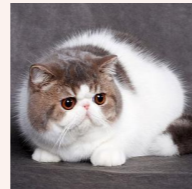

CATTERY SVAJONĖ

Pedigree of

Svajone's Volker

SEX FEMALE · BIRTHDATE 30 MAY 2011

PARENTS

CH Sweet Luck Tiger-Sun of Kis'Herbas

SILVER TABBY · 7736-*****

Svajone's Millenium

BLUE SILVER PATCH CL TABBY/WHITE · 7387-*****

GRANDPARENTS

GC DW Sweet Luck Gossipglad

BLUE TABBY-WHITE · 7992-*****

Sweet Luck Orchid Rare

CALICO SMOKE PER · 1061-*****

Ruslana's Blue Bandit of Svajone

BLUE MAC TABBY/WHITE · 7392-*****