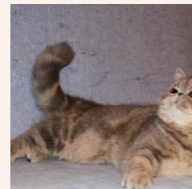

CATTERY SVAJONĖ

Pedigree of

Svajone's Volker

SEX FEMALE · BIRTHDATE 30 MAY 2011

PARENTS

CH Sweet Luck Tiger-Sun of Kis'Herbas

SILVER TABBY · 7736-*****

Svajone's Millenium

BLUE SILVER PATCH CL TABBY/WHITE · 7387-*****

GRANDPARENTS

GC DW Sweet Luck Gossipglad

BLUE TABBY-WHITE · 7992-*****

Sweet Luck Orchid Rare

CALICO SMOKE PER · 1061-*****

Ruslana's Blue Bandit of Svajone

BLUE MAC TABBY/WHITE · 7392-*****

Svajone's Enigma

BLUE SILVER PATCH TABBY · 7837-*****

GREAT-GRANDPARENTS

Jhonorah Chessman of Sweet Luck

BLACK-WHITE PER · 1108-*****

Sweet Luck Fleur De Lys

BROWN TABBY-WHITE · 7945-*****

GC Couronne Wild Card of Sweet Luck