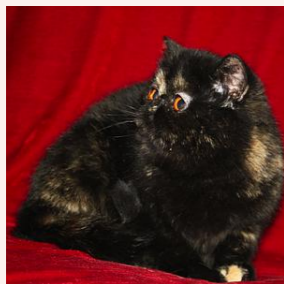

Kis'Herbas Chiara of Svajone

TORTIE · 7747-*****