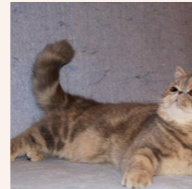

Svajone's Picasso

SEX FEMALE · BIRTHDATE 1 AUGUST 2010

PARENTS

Svajone's Mike Pukuotukas

GRANDPARENTS

Ruslana's Blue Bandit of Svajone
BLUE MAC TABBY/WHITE · 7392-*****

Svajone's Enigma
BLUE SILVER PATCH TABBY · 7837-*****