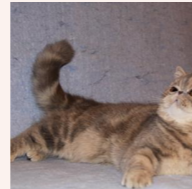

Svajone's Enigma

BLUE SILVER PATCH TABBY · 7837-*****