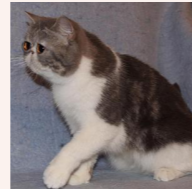

CATTERY SVAJONĖ

Pedigree of

Svajone's Tobasco

SEX FEMALE · BIRTHDATE 19 JULY 2010

PARENTS

Svajone's Kiss Me Again

SILVER TABBY/WHITE

Svajone's Neris

BLUE SILVER TABBY

GRANDPARENTS

CH Catica Jackpot

BLACK-WHITE · 7808-*****

Svajone's Dew Droplet

BLUE SILVER TABBY/WHITE · 7993-*****

Ruslana's Blue Bandit of Svajone

BLUE MAC TABBY/WHITE · 7392-*****

Svajone's Etna

SILVER TABBY

GREAT-GRANDPARENTS

CH Catica Cheeto Bandito

BLACK-WHITE · 7818-*****

Kopos Katia of Catica

BLUE SPOTTED TABBY-WHITE · 7993-*****

RW SGC Kis'Herbas Vinnetu of Svajone