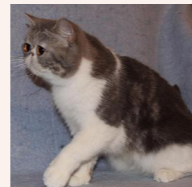

Svajone's Dew Droplet

BLUE SILVER TABBY/WHITE · 7993-*****

GREAT-GRANDPARENTS

CH Dega-Bulu's Casper

BROWN MAC TABBY-WHITE

CH Shin-Flein Pandora

RW SGC Kis'Herbas Vinnetu of Svajone

BLUE SILVER TABBY

Blessingcat's Lolly - Dolly

CH Catica Cheeto Bandito

BLACK-WHITE · 7818-*****

Kopos Katia of Catica

BLUE SPOTTED TABBY-WHITE · 7993-*****

RW SGC Kis'Herbas Vinnetu of Svajone

BLUE SILVER TABBY

Kis'Herbas Issima of Svajone

BLUE PATCH TABBY/WHITE ELH