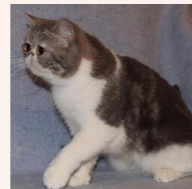

CATTERY SVAJONĖ

Pedigree of

Svajone's Romeo

SEX FEMALE · BIRTHDATE 28 JUNE 2010

PARENTS

Svajone's Nemunas of Danadia

7392-*****

GRANDPARENTS

Ruslana's Blue Bandit of Svajone

BLUE MAC TABBY/WHITE · 7392-*****

Svajone's Etna

SILVER TABBY

GREAT-GRANDPARENTS

CH Dega-Bulu's Casper

BROWN MAC TABBY-WHITE

CH Shin-Flein Pandora

SILVER TABBY/WHITE VAN

CH Catica Jackpot

BLACK-WHITE · 7808-*****

Svajone's Dew Droplet

BLUE SILVER TABBY/WHITE · 7993-*****

RW SGC Kis'Herbas Vinnetu of Svajone

BLUE SILVER TABBY

Kis'Herbas Issima of Svajone