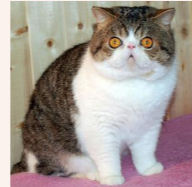

Svajone's Neptunas

SEX FEMALE · BIRTHDATE 8 MAY 2009

PARENTS

Ruslana's Blue Bandit of Svajone
BLUE MAC TABBY/WHITE · 7392-*****

GRANDPARENTS

CH Dega-Bulu's Casper
BROWN MAC TABBY-WHITE

CH Shin-Flein Pandora