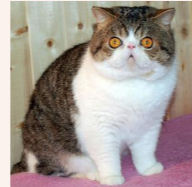

Svajone's Mike Pukuotukas

SEX FEMALE · BIRTHDATE 4 MAY 2009

PARENTS

Ruslana's Blue Bandit of Svajone
BLUE MAC TABBY/WHITE · 7392-*****

GRANDPARENTS

CH Dega-Bulu's Casper
BROWN MAC TABBY-WHITE

CH Shin-Flein Pandora