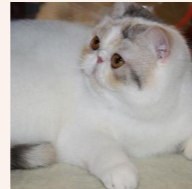

CFA CH Svajone's Favorite Flower

BLUE SILVER PATCH MAC TABBY-WHITE