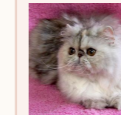

Joleigh's Yum Yum

SILVER PATCHED TABBY · 1137-*****