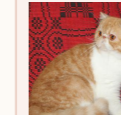

CATTERY SVAJONĖ

Pedigree of

Svajone's D'Diamond

SEX FEMALE · COLOR SILVER TABBY VAN · BIRTHDATE 20 JULY 2024

PARENTS

CFA CH (Grandpointed) Svajone's Teddy

BLUE TABBY-WHITE VAN · 7992

GRANDPARENTS

CFA CH LT'Kopos Laimis of Svajone

BLUE TABBY-WHITE · 7992

CFA CH Svajone's Favorite Flower

BLUE SILVER PATCH MAC TABBY-WHITE

GREAT-GRANDPARENTS

LT'Kopos Archie

Kis'Herbas Kaia of LT'Kopos

CFA CH Mellowcherry Kaiecur of Svajone

CAMEO SPOTTED TABBY/WHITE

Svajone's Charming Girl

BLUE SILVER PATCH MAC TABBY-WHITE · 7987-*****

CFA CH Svajone's Lucky Girl

SILVER PATCH CL TABBY-WHITE · 7987-*****

CFA CH Ruslana's Wileyfox of Svajone

CREAM SILVER MAC TABBY-WHITE · 7992-*****