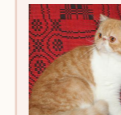

CATTERY SVAJONĖ

Pedigree of

Svajone's D'Diamond

SEX FEMALE · COLOR SILVER TABBY VAN · BIRTHDATE 20 JULY 2024

PARENTS

CFA CH (Grandpointed) Svajone's Teddy

BLUE TABBY-WHITE VAN · 7992

GRANDPARENTS

CAMEO SPOTTED TABBY/WHITE

Svajone's Charming Girl

BLUE SILVER PATCH MAC TABBY-WHITE · 7987-*****

CFA CH Svajone's Lucky Girl

SILVER PATCH CL TABBY-WHITE · 7987-*****

CFA CH Ruslana's Wileyfox of Svajone

CREAM SILVER MAC TABBY-WHITE · 7992-*****

CFA CH Ruslana's Dandelion of Parheart

RED TABBY-WHITE · 7940-*****

Joleigh's Yum Yum

SILVER PATCHED TABBY · 1137-*****

CFA CH Mellowcherry Kaiecur of Svajone

CAMEO SPOTTED TABBY/WHITE

Svajone's Zingara

BLACK SMOKE-WHITE