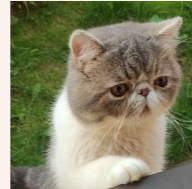

GRANDPARENTS

CFA CH LT'Kopos Laimis of Svajone

BLUE TABBY-WHITE · 7992