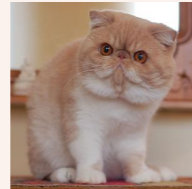

CATTERY SVAJONĖ

Pedigree of

Svajone's D'Diamond

SEX FEMALE · COLOR SILVER TABBY VAN · BIRTHDATE 20 JULY 2024

PARENTS

CFA CH (Grandpointed) Svajone's Teddy

BLUE TABBY-WHITE VAN · 7992

GRANDPARENTS

CAMEO SPOTTED TABBY/WHITE

Svajone's Charming Girl

BLUE SILVER PATCH MAC TABBY-WHITE · 7987-*****

CFA CH Svajone's Lucky Girl

SILVER PATCH CL TABBY-WHITE · 7987-*****

CFA CH Ruslana's Wileyfox of Svajone

CREAM SILVER MAC TABBY-WHITE · 7992-*****