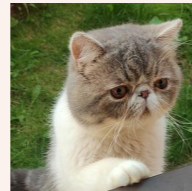

GRANDPARENTS

CFA CH LT'Kopos Laimis of Svajone

BLUE TABBY-WHITE · 7992