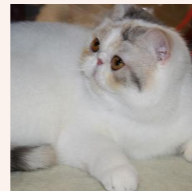

# Svajone's Dark Sky

SEX FEMALE · COLOR BLUE SILVER TABBY-WHITE · BIRTHDATE 20 JULY 2024

PARENTS

**CFA CH (Grandpointed) Svajone's Teddy**

BLUE TABBY-WHITE VAN · 7992

GRANDPARENTS

**CFA CH LT'Kopos Laimis of Svajone**

BLUE TABBY-WHITE · 7992

**CFA CH Svajone's Favorite Flower**

BLUE SILVER PATCH MAC TABBY-WHITE

GREAT-GRANDPARENTS

LT'Kopos Archie

Kis'Herbas Kaia of LT'Kopos

**CFA CH Mellowcherry Kaicteur of Svajone**

CAMEO SPOTTED TABBY/WHITE