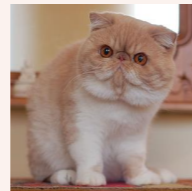

# Svajone's Dark Sky

SEX FEMALE · COLOR BLUE SILVER TABBY-WHITE · BIRTHDATE 20 JULY 2024

PARENTS

**CFA CH (Grandpointed) Svajone's Teddy**

BLUE TABBY-WHITE VAN · 7992

GRANDPARENTS

**CFA CH LT'Kopos Laimis of Svajone**

BLUE TABBY-WHITE · 7992

**CFA CH Svajone's Favorite Flower**

BLUE SILVER PATCH MAC TABBY-WHITE

GREAT-GRANDPARENTS

LT'Kopos Archie

Kis'Herbas Kaia of LT'Kopos

**CFA CH Mellowcherry Kaicteur of Svajone**

CAMEO SPOTTED TABBY/WHITE

**Svajone's Charming Girl**

BLUE SILVER PATCH MAC TABBY-WHITE · 7987-\*\*\*\*\*

**CFA CH Svajone's Lucky Girl**

SILVER PATCH CL TABBY-WHITE · 7987-\*\*\*\*\*

**CFA CH Ruslana's Wileyfox of Svajone**

CREAM SILVER MAC TABBY-WHITE · 7992-\*\*\*\*\*