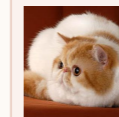

CFA CH Ruslana's Dandelion of Parheart

RED TABBY-WHITE · 7940-*****