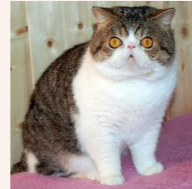

GRANDPARENTS

CH Dega-Bulu's Casper

BROWN MAC TABBY-WHITE