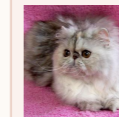

Joleigh's Yum Yum

SILVER PATCHED TABBY · 1137-*****