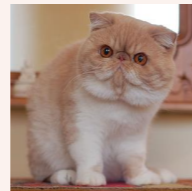

Svajone's Dark Diamond

SEX FEMALE · COLOR BROWN MAC TABBY-WHITE · BIRTHDATE 20 JULY 2024

PARENTS

CFA CH (Grandpointed) Svajone's Teddy

BLUE TABBY-WHITE VAN · 7992

GRANDPARENTS

CFA CH LT'Kopos Laimis of Svajone

BLUE TABBY-WHITE · 7992

CFA CH Svajone's Favorite Flower

BLUE SILVER PATCH MAC TABBY-WHITE

GREAT-GRANDPARENTS

LT'Kopos Archie

Kis'Herbas Kaia of LT'Kopos

CFA CH Mellowcherry Kaicteur of Svajone

CAMEO SPOTTED TABBY/WHITE

Svajone's Charming Girl

BLUE SILVER PATCH MAC TABBY-WHITE · 7987-*****

CFA CH Svajone's Lucky Girl

SILVER PATCH CL TABBY-WHITE · 7987-*****

CFA CH Ruslana's Wileyfox of Svajone

CREAM SILVER MAC TABBY-WHITE · 7992-*****