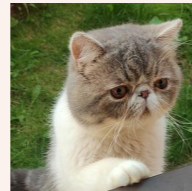

Svajone's Dark Diamond

SEX FEMALE · COLOR BROWN MAC TABBY-WHITE · BIRTHDATE 20 JULY 2024

PARENTS

CFA CH (Grandpointed) Svajone's Teddy

BLUE TABBY-WHITE VAN · 7992

GRANDPARENTS

CFA CH LT'Kopos Laimis of Svajone

BLUE TABBY-WHITE · 7992

CFA CH Svajone's Favorite Flower

BLUE SILVER PATCH MAC TABBY-WHITE

GREAT-GRANDPARENTS

LT'Kopos Archie

Kis'Herbas Kaia of LT'Kopos

CFA CH Mellowcherry Kaicteur of Svajone

CAMEO SPOTTED TABBY/WHITE