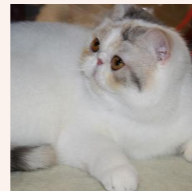

Svajone's Dark Diamond

SEX FEMALE · COLOR BROWN MAC TABBY-WHITE · BIRTHDATE 20 JULY 2024

PARENTS

CFA CH (Grandpointed) Svajone's Teddy

BLUE TABBY-WHITE VAN · 7992

GRANDPARENTS

CFA CH LT'Kopos Laimis of Svajone

BLUE TABBY-WHITE · 7992

CFA CH Svajone's Favorite Flower

BLUE SILVER PATCH MAC TABBY-WHITE

GREAT-GRANDPARENTS

LT'Kopos Archie

Kis'Herbas Kaia of LT'Kopos

CFA CH Mellowcherry Kaicteur of Svajone

CAMEO SPOTTED TABBY/WHITE