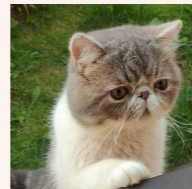

CFA CH LT'Kopos Laimis of Svajone
BLUE TABBY-WHITE · 7992