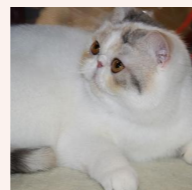

CFA CH Svajone's Favorite Flower
BLUE SILVER PATCH MAC TABBY-WHITE