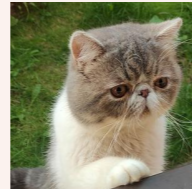

GC RW Joleigh Silver Sensation of Red Sky
SILVER TABBY · 0136-*****

CFA CH Joleigh's Firefly of Red Sky
SILVER PATCH MAC TABBY · 0137-*****

Svajone's Tootsie
BLUE SILVER PATCH TABBY-WHITE VAN · 7987

CFA CH LT'Kopos Laimis of Svajone
BLUE TABBY-WHITE · 7992