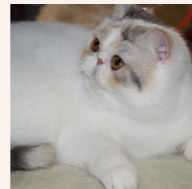

LT'Kopos Archie

Kis'Herbas Kaia of LT'Kopos

CFA CH Svajone's Favorite Flower
BLUE SILVER PATCH MAC TABBY-WHITE