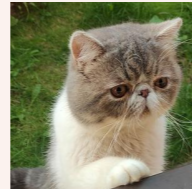

CATTERY SVAJONĖ

Pedigree of

Svajone's Chance

SEX FEMALE · COLOR BLUE SILVER TABBY/WHITE · BIRTHDATE 10 JULY 2024

PARENTS

CFA CH Ruslana's Wileyfox of Svajone
CREAM SILVER MAC TABBY-WHITE · 7992-*****

GRANDPARENTS

GC RW Joleigh Silver Sensation of Red Sky
SILVER TABBY · 0136-*****

CFA CH Joleigh's Firefly of Red Sky
SILVER PATCH MAC TABBY · 0137-*****

Svajone's Tootsie
BLUE SILVER PATCH TABBY-WHITE VAN · 7987

CFA CH LT'Kopos Laimis of Svajone
BLUE TABBY-WHITE · 7992