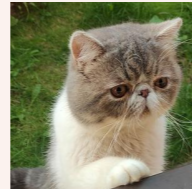

CATTERY SVAJONĖ

Pedigree of

Svajone's Cleopatra

SEX FEMALE · COLOR BLUE SILVER PATCH TABBY/WHITE ELH · BIRTHDATE 10 JULY 2024

PARENTS

CFA CH Ruslana's Wileyfox of Svajone
CREAM SILVER MAC TABBY-WHITE · 7992-*****

GC RW Joleigh Silver Sensation of Red Sky
SILVER TABBY · 0136-*****

CFA CH Joleigh's Firefly of Red Sky
SILVER PATCH MAC TABBY · 0137-*****

Svajone's Tootsie
BLUE SILVER PATCH TABBY-WHITE VAN · 7987

CFA CH LT'Kopos Laimis of Svajone
BLUE TABBY-WHITE · 7992