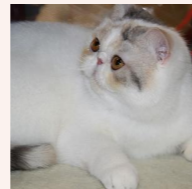

CFA CH Svajone's Favorite Flower
BLUE SILVER PATCH MAC TABBY-WHITE