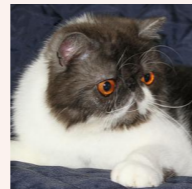

Pedigree of

Svajone's Zucca In Fiore

SEX FEMALE · COLOR SILVER PATCH TABBY · BIRTHDATE 21 JULY 2023

PARENTS

CFA CH LT'Kopos Laimis of Svajone
BLUE TABBY-WHITE · 7992

GRANDPARENTS

LT'Kopos Archie

Kis'Herbas Kaia of LT'Kopos

GREAT-GRANDPARENTS

Unknown

Unknown

Unknown

Unknown

CFA CH Svajone's Fairy
SILVER PATCH TABBY-WHITE · 7987-*****

CFA CH Mellowcherry Kaieteur of Svajone
CAMEO SPOTTED TABBY/WHITE

Svajone's Zingara
BLACK SMOKE-WHITE