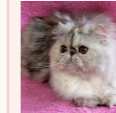

# Svajone's Velvet In Blue

SEX FEMALE · COLOR BLUE-WHITE · BIRTHDATE 28 JUNE 2023

PARENTS

**CFA CH LT'Kopos Laimis of Svajone**  
BLUE TABBY-WHITE · 7992

GRANDPARENTS

**LT'Kopos Archie**

**Kis'Herbas Kaia of LT'Kopos**

GREAT-GRANDPARENTS

*Unknown*

*Unknown*

*Unknown*

*Unknown*

**CFA CH Svajone's Lucky Girl**  
SILVER PATCH CL TABBY-WHITE · 7987-\*\*\*\*\*

**CFA CH Ruslana's Wileyfox of Svajone**  
CREAM SILVER MAC TABBY-WHITE · 7992-\*\*\*\*\*

**CFA CH Svajone's Fairy**  
SILVER PATCH TABBY-WHITE · 7987-\*\*\*\*\*

**CFA CH Ruslana's Dandelion of Parheart**  
RED TABBY-WHITE · 7940-\*\*\*\*\*

**Joleigh's Yum Yum**  
SILVER PATCHED TABBY · 1137-\*\*\*\*\*