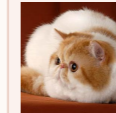

CFA CH Ruslana's Dandelion of Parheart
RED TABBY-WHITE · 7940-*****