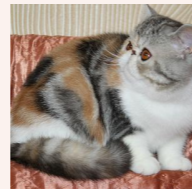

CFA CH Svajone's Fairy
SILVER PATCH TABBY-WHITE · 7987-*****