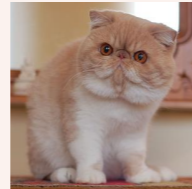

# Svajone's Velvet In Blue

SEX FEMALE · COLOR BLUE-WHITE · BIRTHDATE 28 JUNE 2023

PARENTS

**CFA CH LT'Kopos Laimis of Svajone**  
BLUE TABBY-WHITE · 7992

GRANDPARENTS

**LT'Kopos Archie**

**Kis'Herbas Kaia of LT'Kopos**

GREAT-GRANDPARENTS

*Unknown*

*Unknown*

*Unknown*

*Unknown*

**CFA CH Svajone's Lucky Girl**  
SILVER PATCH CL TABBY-WHITE · 7987-\*\*\*\*\*

**CFA CH Ruslana's Wileyfox of Svajone**  
CREAM SILVER MAC TABBY-WHITE · 7992-\*\*\*\*\*