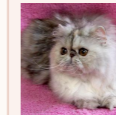

Joleigh's Yum Yum
SILVER PATCHED TABBY · 1137-*****