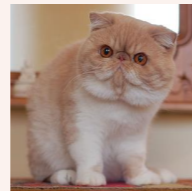

CFA CH Ruslana's Wileyfox of Svajone
CREAM SILVER MAC TABBY-WHITE · 7992-*****