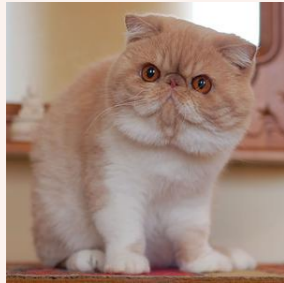

Svajone's Kiss Me In Moonlight

SEX FEMALE · COLOR BLUE CREAM SMOKE · BIRTHDATE 13 AUGUST 2019

PARENTS

CFA CH Ruslana's Wileyfox of Svajone
CREAM SILVER MAC TABBY-WHITE · 7992-*****

GRANDPARENTS

CFA CH Ruslana's Dandelion of Partheart
RED TABBY-WHITE · 7940-*****