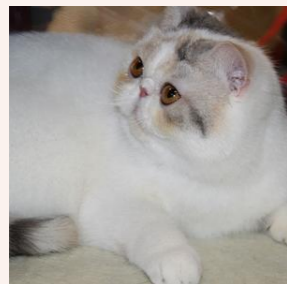

CATTERY SVAJONĖ

Pedigree of

Svajone's Tootsie

CFA REG # 7987 · SEX FEMALE · COLOR BLUE SILVER PATCH TABBY-WHITE VAN · BIRTHDATE 22 SEPTEMBER 2022

PARENTS

CFA CH LT'Kopos Laimis of Svajone
BLUE TABBY-WHITE · 7992

CFA CH Svajone's Favorite Flower
BLUE SILVER PATCH MAC TABBY-WHITE

CFA CH Mellowcherry Kaieteur of Svajone
CAMEO SPOTTED TABBY/WHITE

CH Sweet Bear's Pumba
RED TABBY-WHITE · 7940-*****

Cat'Studio Toy Tootsie
BLUE CREAM SMOKE-WHITE · 7795-*****