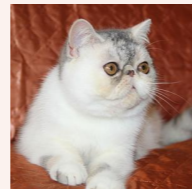

CH Sweet Bear's Pumba
RED TABBY-WHITE · 7940-*****

Cat'Studio Toy Tootsie
BLUE CREAM SMOKE-WHITE · 7795-*****

Svajone's Charming Girl
BLUE SILVER PATCH MAC TABBY-WHITE · 7987-*****