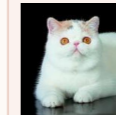

Pedigree of

CFA CH (Grandpointed) Svajone's Teddy

CFA REG # 7992 · SEX FEMALE · COLOR BLUE TABBY-WHITE VAN · BIRTHDATE 22 SEPTEMBER 2022

PARENTS

CFA CH LT'Kopos Laimis of Svajone
BLUE TABBY-WHITE · 7992

GRANDPARENTS

CFA CH Mellowcherry Kaieteur of Svajone
CAMEO SPOTTED TABBY/WHITE

Svajone's Charming Girl
BLUE SILVER PATCH MAC TABBY-WHITE · 7987-*****

CH Sweet Bear's Pumba
RED TABBY-WHITE · 7940-*****

Cat'Studio Toy Tootsie
BLUE CREAM SMOKE-WHITE · 7795-*****