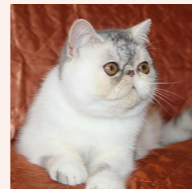

Pedigree of

CFA CH (Grandpointed) Svajone's Teddy

CFA REG # 7992 · SEX FEMALE · COLOR BLUE TABBY-WHITE VAN · BIRTHDATE 22 SEPTEMBER 2022

PARENTS

CFA CH LT'Kopos Laimis of Svajone
BLUE TABBY-WHITE · 7992

GRANDPARENTS

LT'Kopos Archie

Kis'Herbas Kaia of LT'Kopos

GREAT-GRANDPARENTS

Unknown

Unknown

Unknown

Unknown

CFA CH Svajone's Favorite Flower
BLUE SILVER PATCH MAC TABBY-WHITE

CFA CH Mellowcherry Kaieteur of Svajone
CAMEO SPOTTED TABBY/WHITE

Svajone's Charming Girl
BLUE SILVER PATCH MAC TABBY-WHITE · 7987-*****

CH Sweet Bear's Pumba
RED TABBY-WHITE · 7940-*****

Cat'Studio Toy Tootsie
BLUE CREAM SMOKE-WHITE · 7795-*****