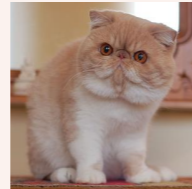

CATTERY SVAJONĖ

Pedigree of

Svajone's Sugar Candy

SEX FEMALE · COLOR CREAM TABBY-WHITE · BIRTHDATE 23 AUGUST 2022

PARENTS

CFA CH LT'Kopos Laimis of Svajone
BLUE TABBY-WHITE · 7992

GRANDPARENTS

LT'Kopos Archie

Kis'Herbas Kaia of LT'Kopos

GREAT-GRANDPARENTS

Unknown

Unknown

Unknown

Unknown

CFA CH Svajone's Lucky Girl
SILVER PATCH CL TABBY-WHITE · 7987-*****

CFA CH Ruslana's Wileyfox of Svajone
CREAM SILVER MAC TABBY-WHITE · 7992-*****