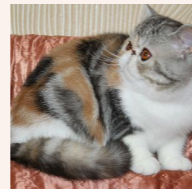

CFA CH Ruslana's Dandelion of Parheart
RED TABBY-WHITE · 7940-*****

Joleigh's Yum Yum
SILVER PATCHED TABBY · 1137-*****

CFA CH Svajone's Fairy
SILVER PATCH TABBY-WHITE · 7987-*****