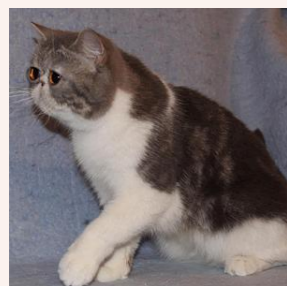

Svajone's Karma-In-Luck of Cynder

SEX FEMALE · COLOR SILVER TABBY/WHITE VAN · BIRTHDATE 11 OCTOBER 2008

PARENTS

CH Catica Jackpot
BLACK-WHITE · 7808-*****

GRANDPARENTS

CH Catica Cheeto Bandito
BLACK-WHITE · 7818-*****

Kopos Katia of Catica
BLUE SPOTTED TABBY-WHITE · 7993-*****

GREAT-GRANDPARENTS

Wiking Panda of Catica

Tessa Panda of Catica

Pajcan's French Quarter

Kis'Herbas Kate Moss of Catica

Svajone's Dew Droplet
BLUE SILVER TABBY/WHITE · 7993-*****