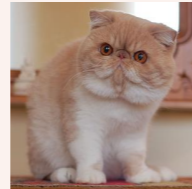

# Svajone's Solaris

SEX FEMALE · COLOR CAMEO TABBY-WHITE · BIRTHDATE 23 AUGUST 2022

## GREAT-GRANDPARENTS

Unknown

Unknown

Unknown

Unknown

**CFA CH Svajone's Lucky Girl**  
SILVER PATCH CL TABBY-WHITE · 7987-\*\*\*\*\*

**CFA CH Ruslana's Wileyfox of Svajone**  
CREAM SILVER MAC TABBY-WHITE · 7992-\*\*\*\*\*